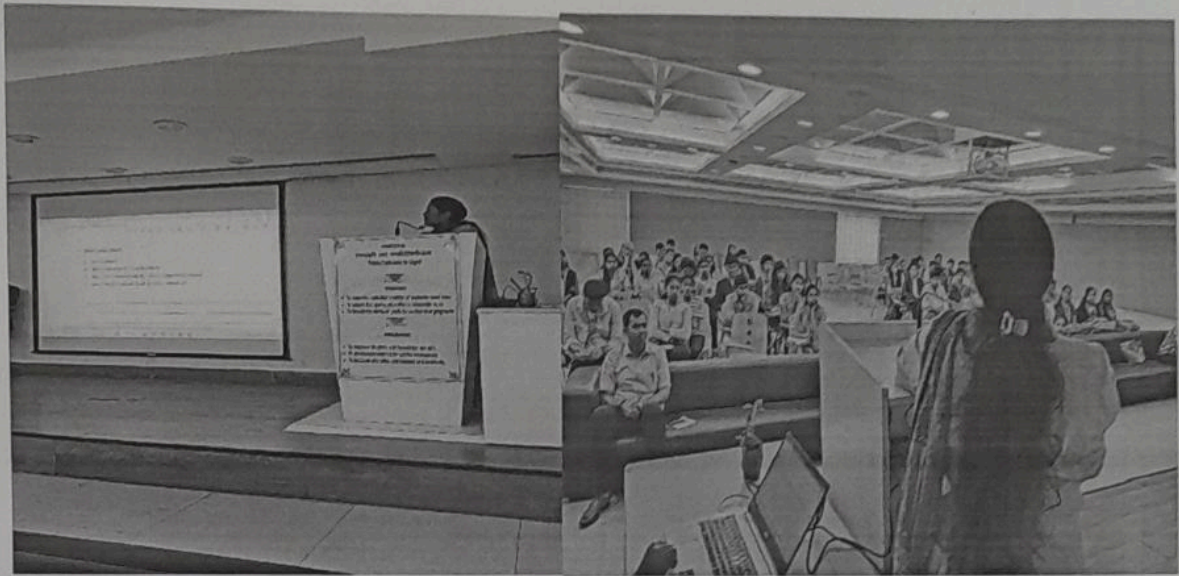

Asst. Prof. Sagar Karkhanis

In-charge, DLLE

Dr. Leena Sarkar

Principal

PRINCIPAL
JNAN VIKAS MANDAL'S
M.R. MEHTA COLLEGE OF COMMERCE
D.M. COLLEGE OF SCIENCE
A.R. MEHTA COLLEGE OF ARTS
Dr. R.T. DOSHI COLLEGE OF COMPUTER SCIENC
Plot No.9, SEC.- 19, AIROLI,
NAVI MUMBAI-400 708