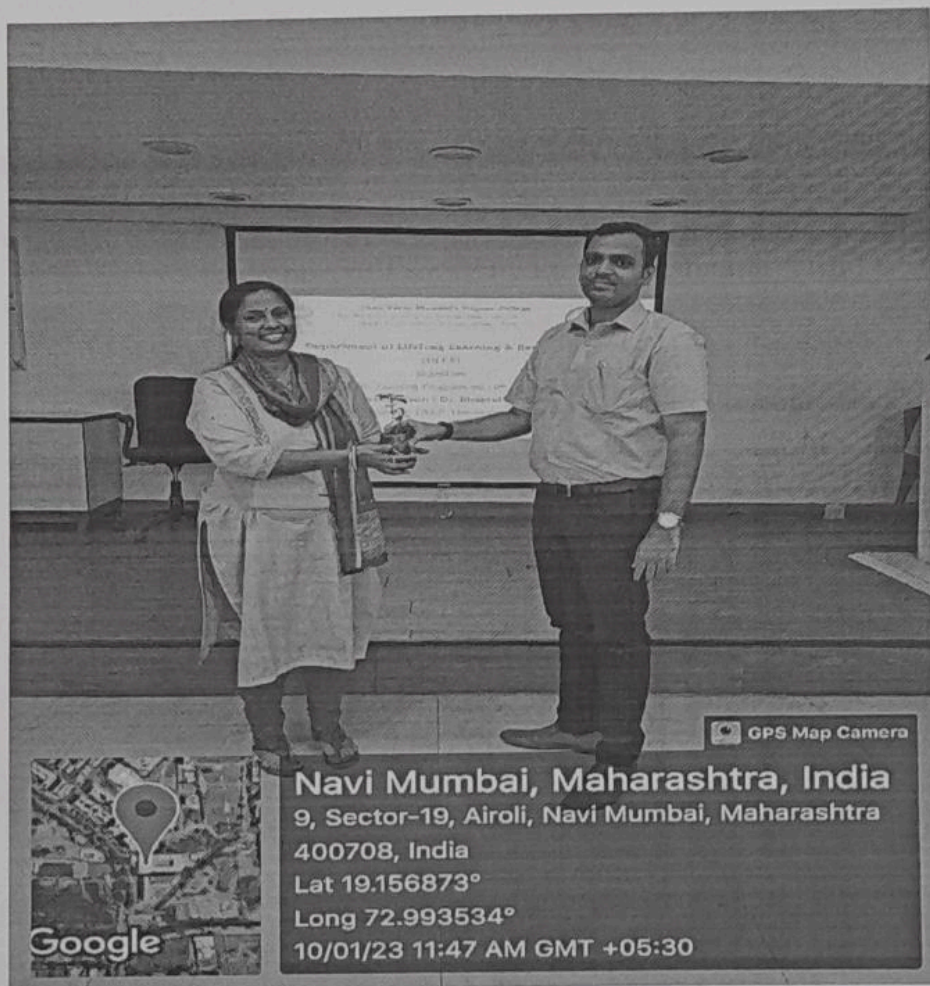

JNAN VIKAS MANDAL'S (Linguistic Minority)
Mohanlal Raichand Mehta College of Commerce
DiwaliMaa College of Science
Amritlal Raichand Mehta College of Arts
Dr. R.T. Doshi College of Computer Science
Plot no.9, Sector -19, Airoli Navi Mumbai

Report of University Field Coordinator Visit (Term II)

On 10th January 2023, DLLE University Field Coordinator Dr. Sheetal Sawant visited the college and guided students about how to fill project report. She appreciated student's participation in various activities.

Photographs

Keena